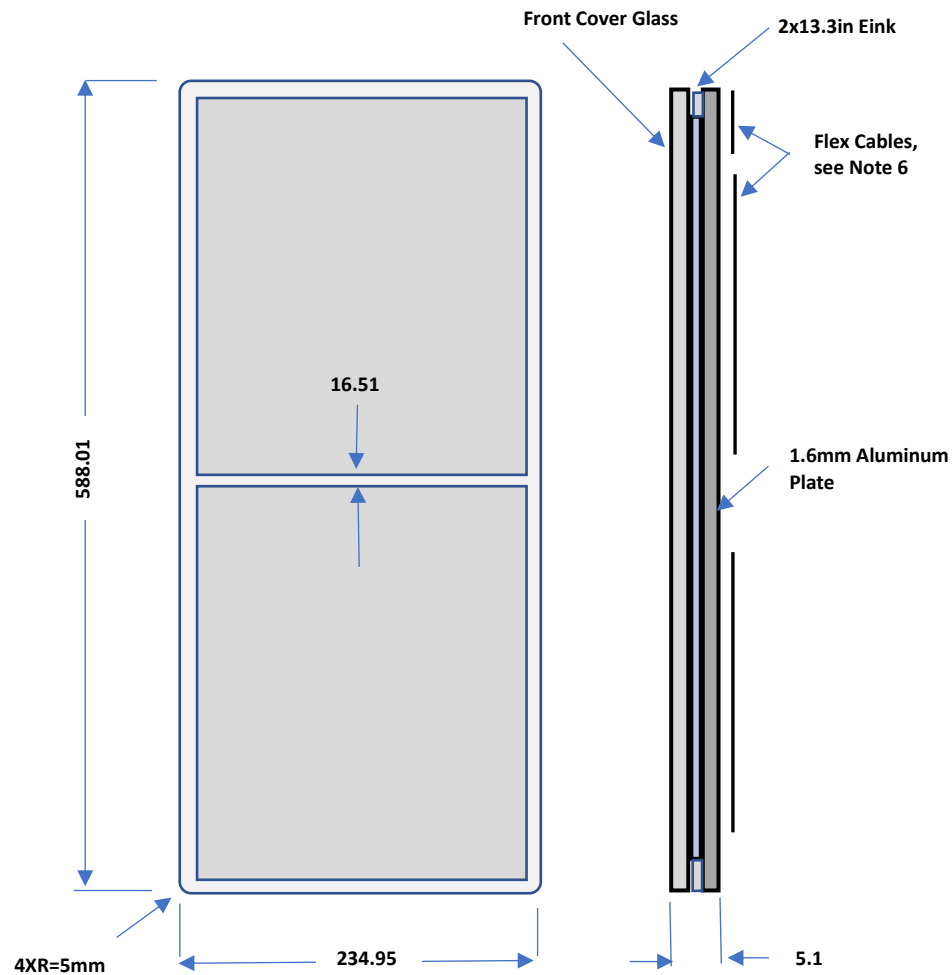

# Part Number=V-EPM-133-OFX2

13.3in E Ink Monochrome version 2, narrow border

## Notes

1. Border silkscreen width=16.51mm; Color is Pantone Cool Gray IC, or similar.
2. Silkscreen opening 2X= 269.24 x 201.93 each.
3. Aluminum Plate thickness=1.6mm
4. Cover plate thickness=3mm
5. Total thickness=5.1mm
6. Four sets of flex cables: views from the front, one set fold back to the rear aluminum plate from the top; one set hold back to the rear from vertical center (not shown), and two sets from the left.